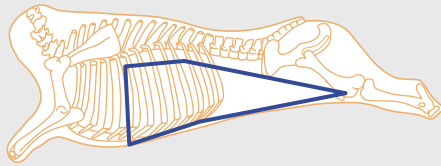

# 8 - bone Pistola Flank

Code:

Thin Flank V002

1. Position of the 8 - bone pistola flank.

2. Internal and external fat is removed to a maximum thickness of 10mm at any point.